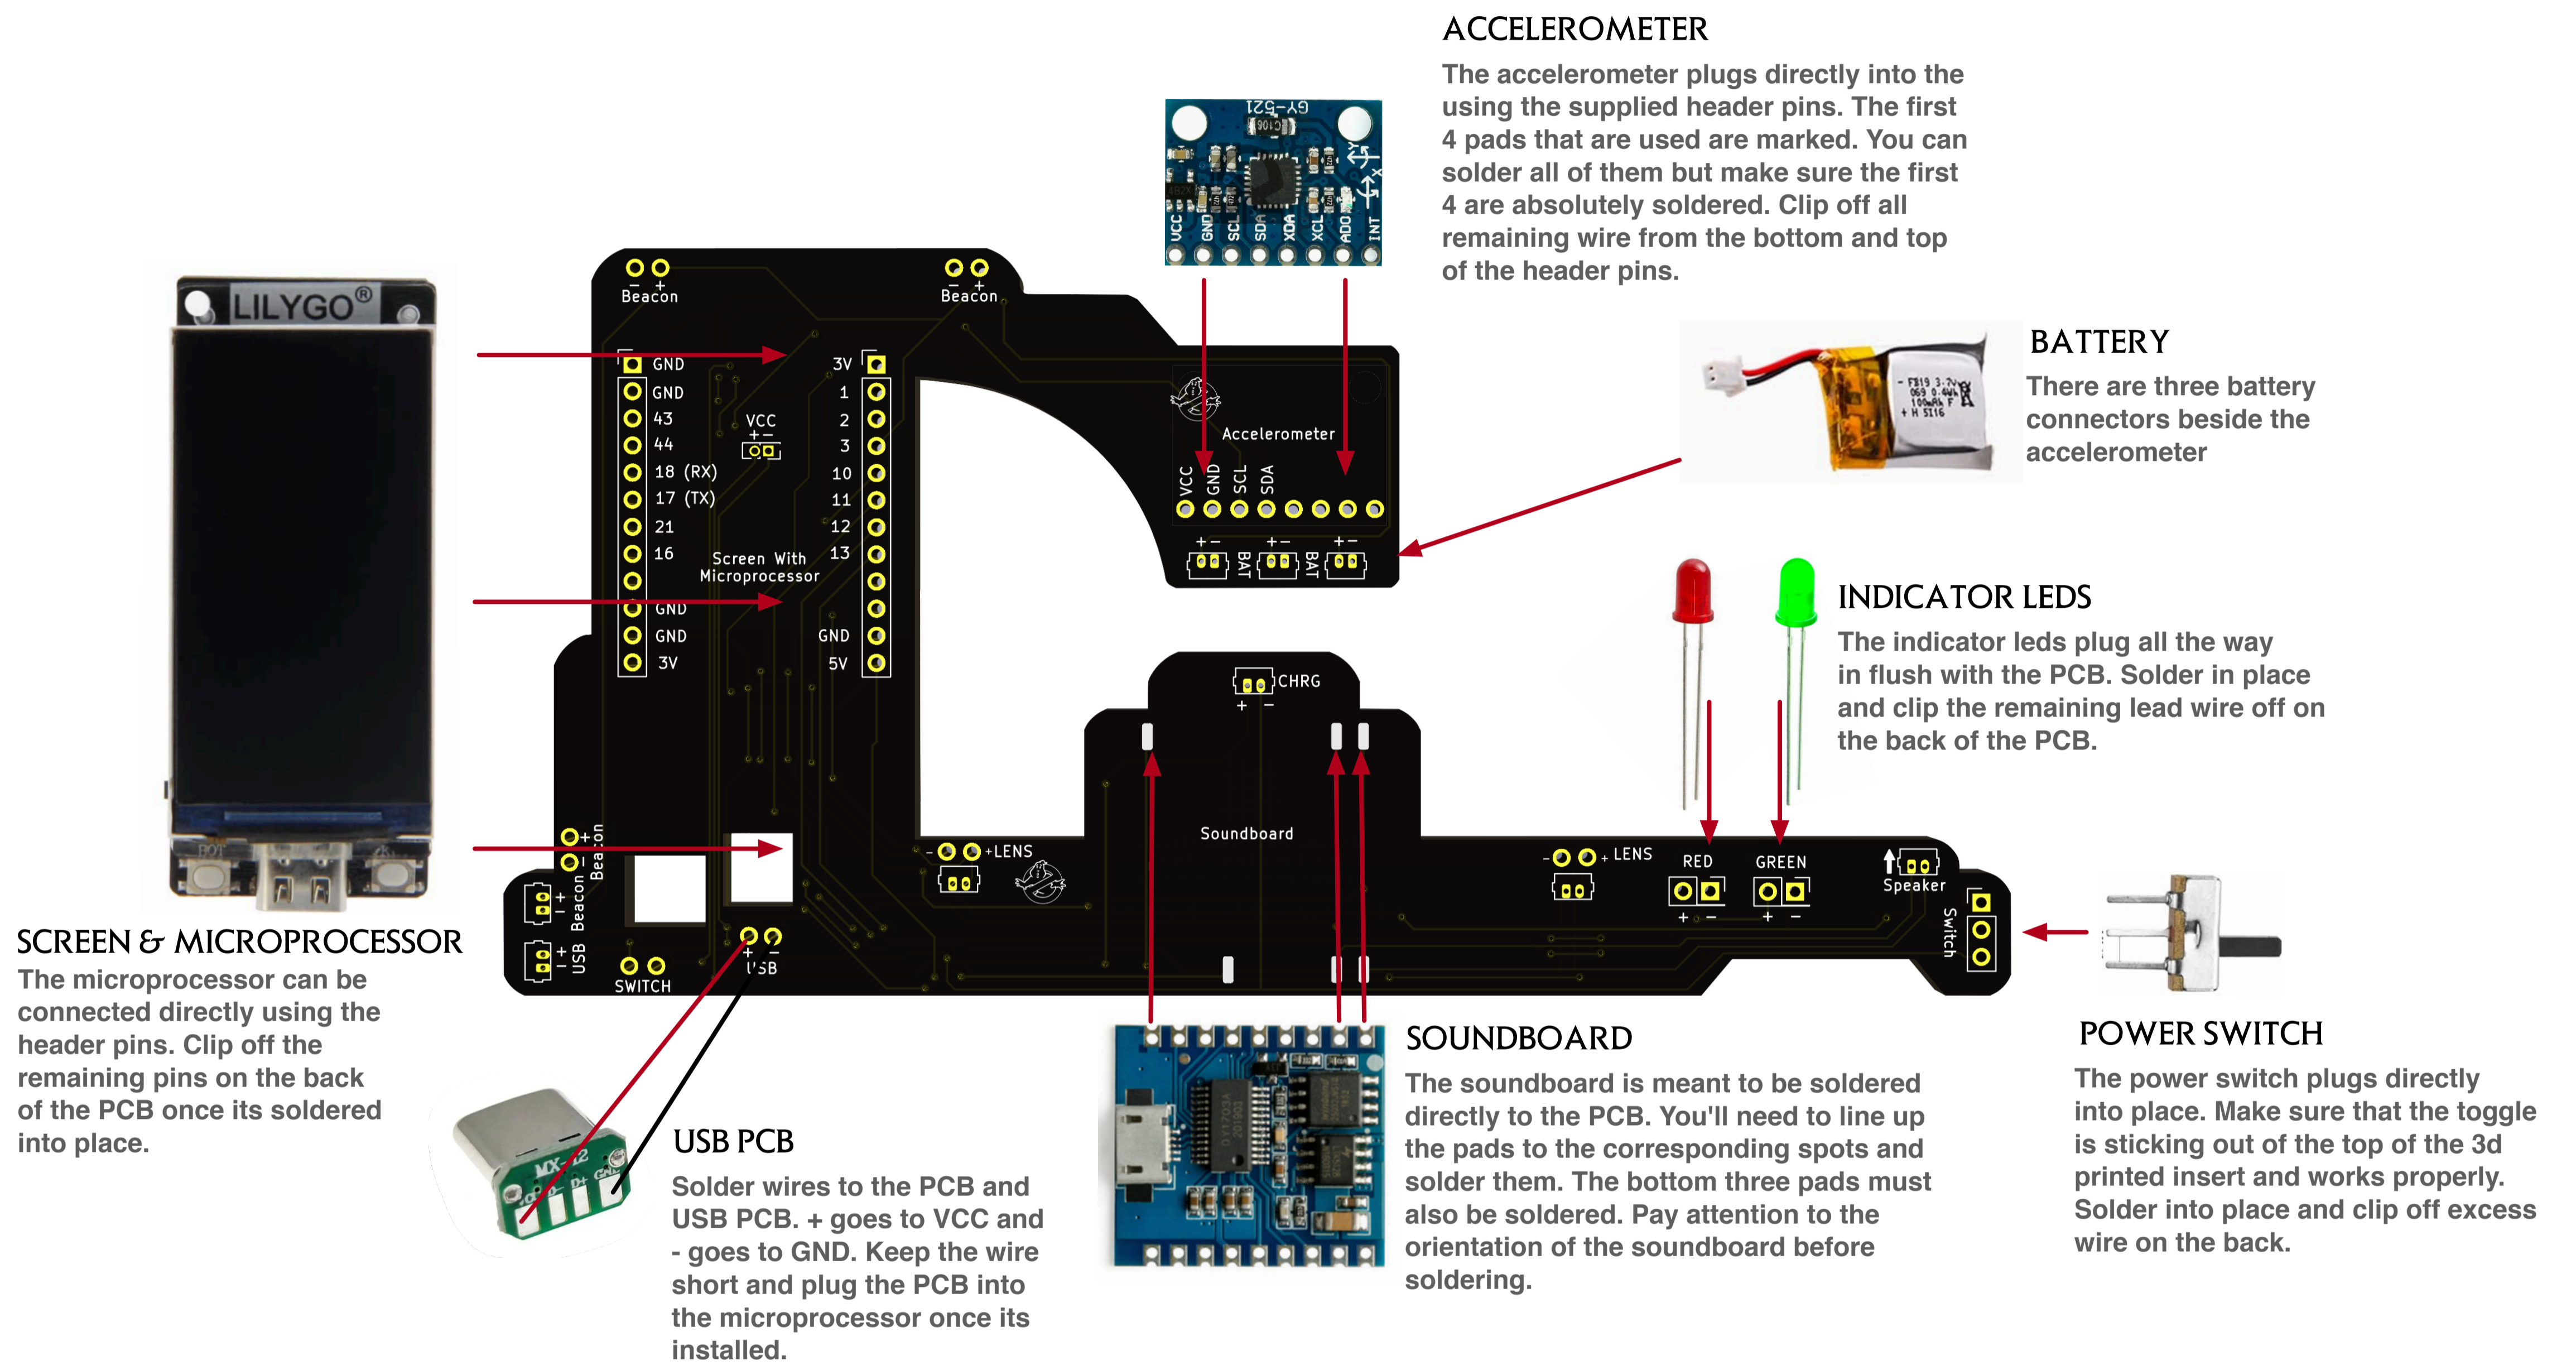

Pixel Props Store

Ecto Goggles Light and Sound Kit

GB Fans Shell

Main Components

Secondary Components